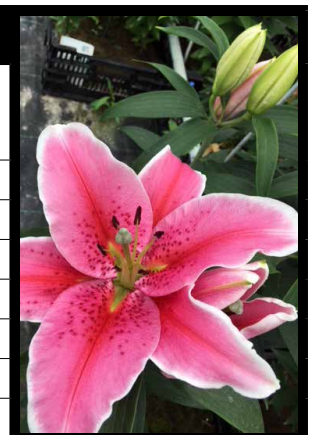

2015-553	16/18	Pollen Free
Oriental Cut Flower Lily		
Forcing time		
Height	Tall	
Leaf size & colour	Average / Dark green	
Spike formation	Compact / Upwards	
Bud count 14/16	3-5	
Bud size & colour		
Flower size & aesthetic