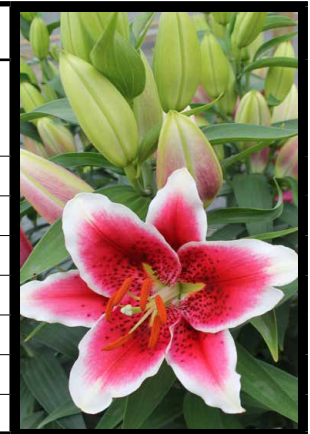

2012-773	18/20	Pollen Free	
Oriental Cut Flower Lily			
Forcing time			
Height	Tall		
Leaf size & colour	Average / Moss green		
Spike formation	Very compact / Side ways to upwards		
Bud count 14/16	3-5		
Bud size & colour			
Flower size & aesthetic			

Dutch Lily Days 2023 - GAV Lilies

GAVLILIES.COM

Nr. **Bulbsize** **ROW 33.**

2014-518	16/18
Oriental Cut Flower Lily	
Forcing time	Slow
Height	Tall
Leaf size & colour	Average / Medium green
Spike formation	Very compact / Upwards
Bud count 14/16	3-5
Bud size & colour	
Flower size & aesthetic	