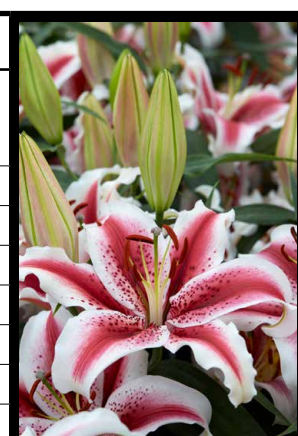

Special News	18/20
Oriental Cut Flower Lily	
Forcing time	Slow
Height	Medium
Leaf size & colour	Dark green
Spike formation	Upwards / Compact
Bud count 14/16	3-5
Bud size & colour	Average
Flower size & aesthetic	Distinct white with a red star